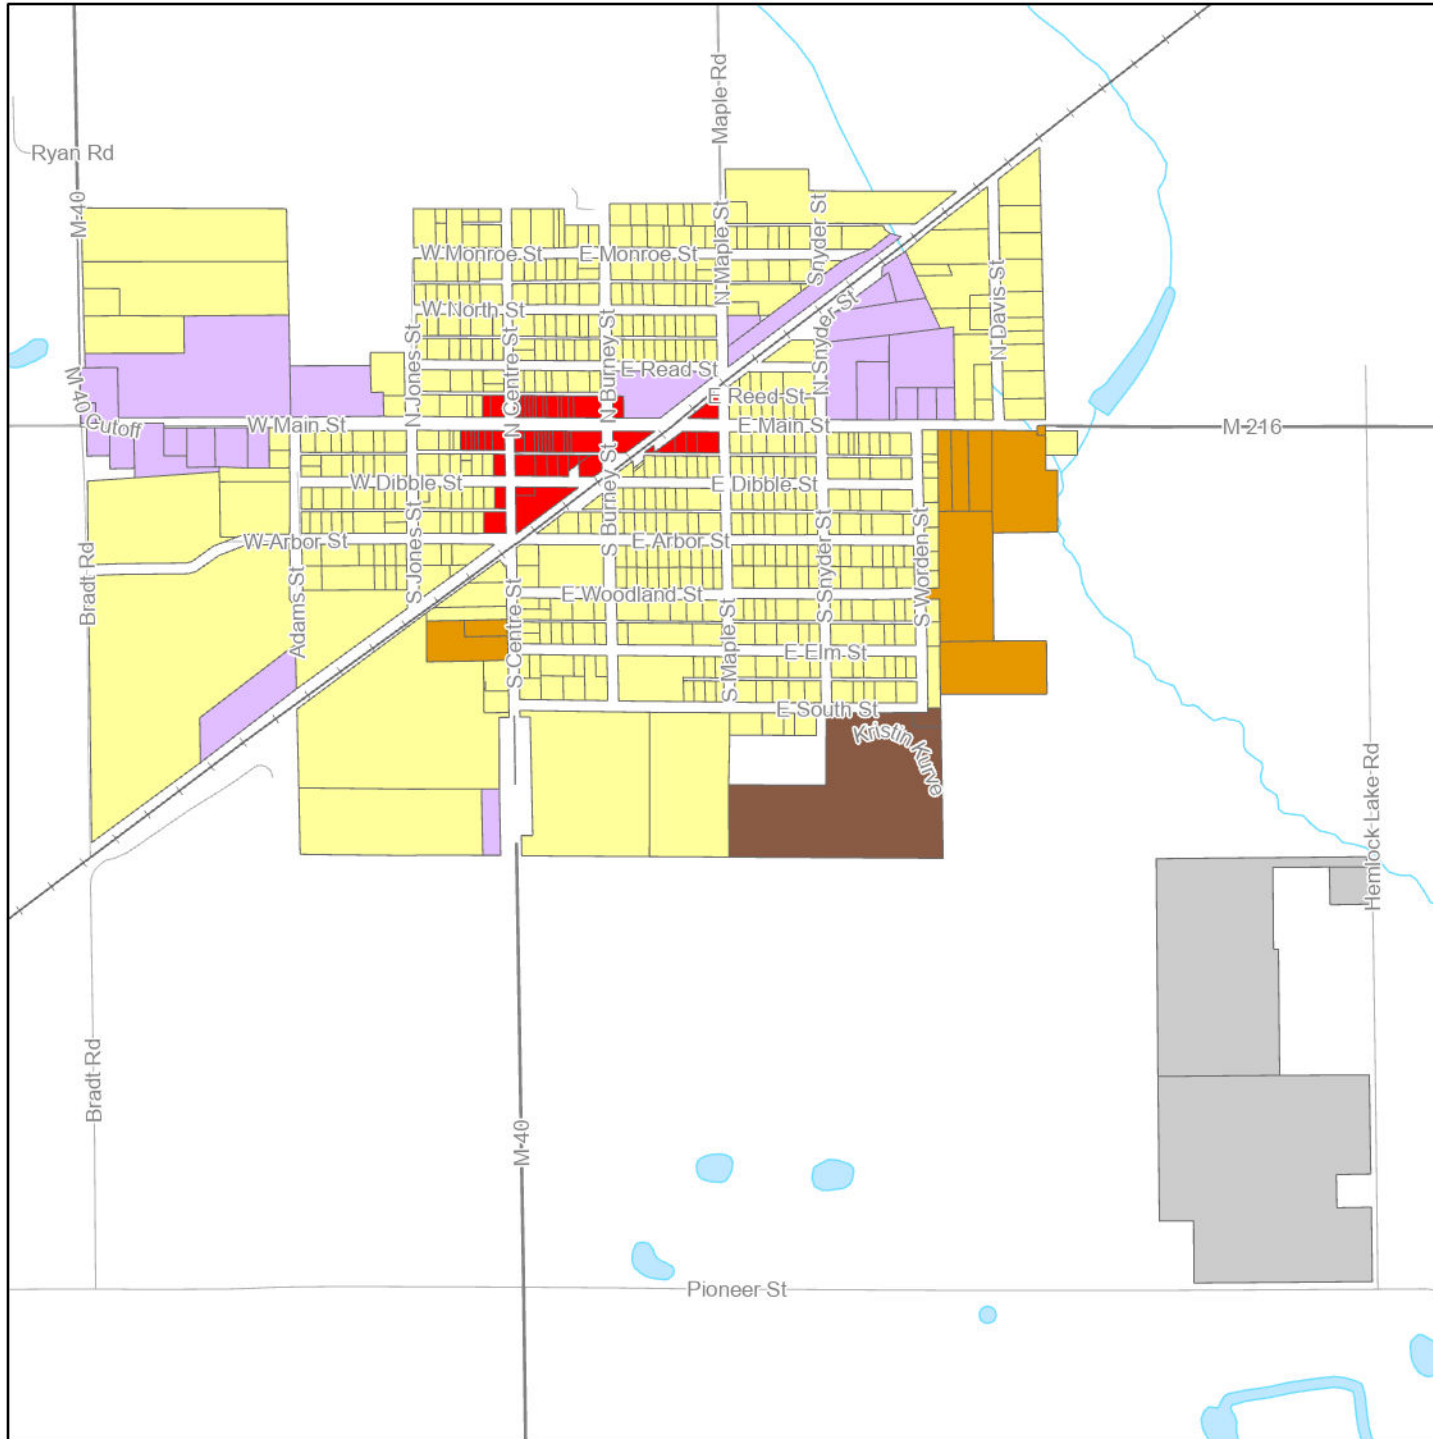

Zoning Map

Village of Marcellus, Cass County, Michigan

March 6, 2024

LEGEND

- R-1 Single & Two-Family Residential District
- RM-1 Manufactured Housing Community
- MHC Multiple Family Residential District
- C-1 Commercial Corridor District
- E-1 Enterprise District
- I-1 Industrial District
- Railroads
- Streams and Drains (1:150,000)
- Lakes and Rivers (1:750,000)

Basemap Source: Michigan Center for Geographic Information, v. 17a. Data Source: Cass County 2023. Village of Marcellus 2023. McKenna 2023.